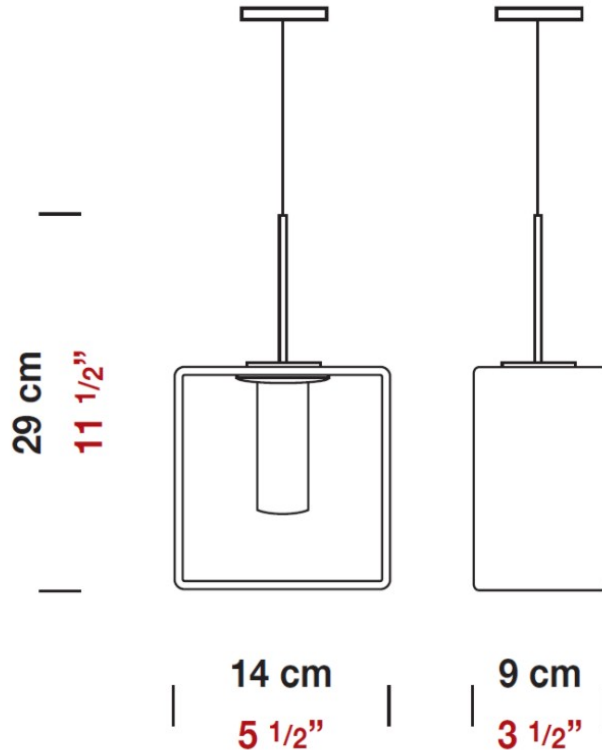

DOMINO SUSPENSION

D81048-BLK

PROJECT _____

TYPE _____

NOTES _____

QUANTITY _____

DATE _____

GENERAL

Series: Domino
Brand: Panzeri
Division: Design
Mounting Type: Suspension
Mounting Location: Ceiling
Subcategory: Pendant

PHYSICAL

Length (mm): 140
Length (in): 5 1/2
Width (mm): 90
Width (in): 3 9/16
Height (mm): 290
Height (in): 11 7/16
Max. Overall Height (mm): 2290
Max. Overall Height (in): 90 3/16
Weight (kg): 1.23
Weight (lbs): 2.71
Diffuser: Black Blown Glass

ELECTRICAL

Number of Lamps: 1
Lamp Type: LED Retrofit / Halogen
Bulb Included: Bulb Not Included
Total Output Wattage (W): 13 / 60
Max. Wattage Per Lamp (W): 13 / 60
Lamp Base: G9

LED

OPTICAL

RATINGS AND CERTIFICATIONS

Certified By: CSA Certified to UL and CSA Standards
IP rating: IP20